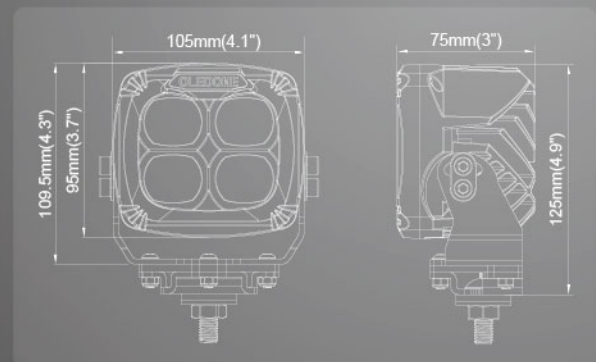

Well-done, light up the future!

NOVA ALL-Terrain LED Work Light WD-SA040

Description

- 4" compact and tough design.
- Creative combined type TIR lens™ ensures that the working area is evenly illuminated and the light optimally used.
- High rigidity tempered glass cover, better weather and shock resistance.
- Original developed Heatable and Dimmable function for options, offers your widely application.
- Self-owned triangle type anti-vibration bracket™ ideal for extreme tough working conditions.

Technical Data

| | |
|---------------------|------------------------------------|
| LED | 4 x10W Osram LED |
| Input | 9-32V |
| Power Consumption | 40W |
| Light Output | 4800LM |
| Connection | Deutsch 3pin, Built-in |
| IP Rate | IP69k |
| Vibration | 15Grms 24—2000Hz |
| Shock | 60G |
| EMC | EN55025 Class 3 |
| Working Temperature | -40°C~85°C (Overheat protected) |

Dimensions

Beam Pattern

Flood