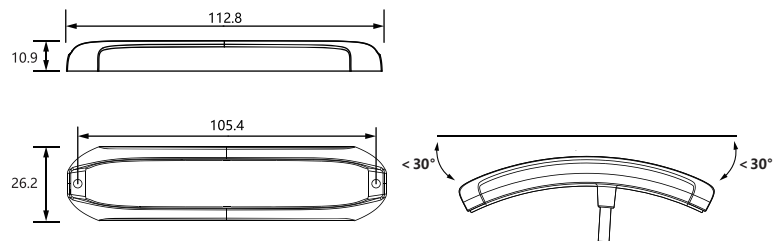

LOKI

Bendable for mounting on flat or curved surfaces

Features

- > Can bend backward up to 30°, suitable for mounting on curved surfaces
- > 3M VHB tape mounting and screw mounting with included bezel
- > 19 flash patterns for single color and 12 flash patterns for dual color
- > Unique heat dissipation technology is design to prolong service life
- > Reach and exceed: ECE R10 ECE R65 SAE J595 CA T13

Item	Color	Voltage	Max Power	Lens	LED	Flash Patterns	IP Rating	Operating Temperature	Certifications	Mounting
024118A	●	DC 10-33V	10W	TIR	6pcs*3W	19	IP67+IP69K	-30°C to +70°C	SAE J845 CA T13 ECE R10 ECE R65(Class 1)	Screw Mounting 3M VHB Tape Mounting
024118B	●									
024118TAW	●○									
024118TBW	●○									
024118TRW	●○				12pcs*3W	12				
024118TAB	●●									
024118TAR	●●									
024118TBR	●●									