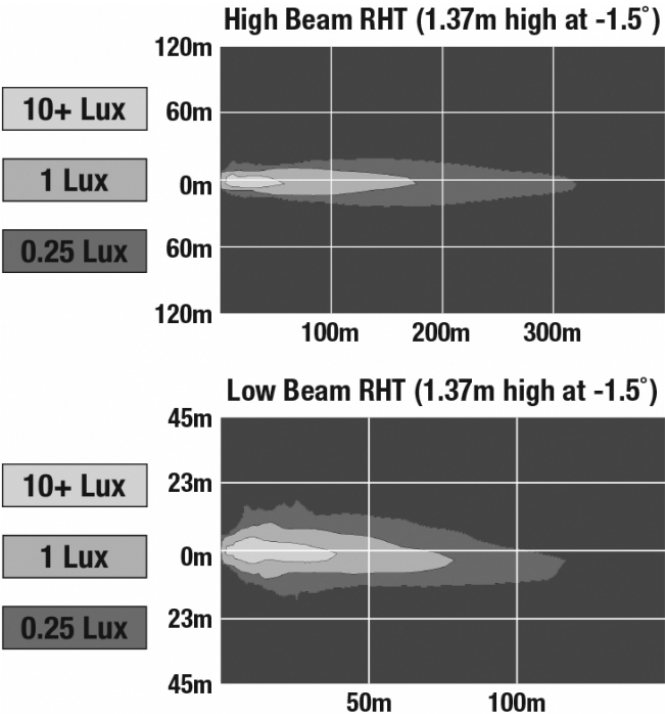

## PHOTOMETRIC SPECIFICATIONS

<b>Raw Lumen Output</b>	2,880 (High Beam); 2,160 (Low Beam)
<b>Effective Lumen Output</b>	1,150 (High Beam); 800 (Low Beam)
<b>Nominal LED Color Temperature</b>	5000 K
<b>Beam Pattern(s)</b>	Forward Lighting - High Beam (DOT/ECE) Forward Lighting - Low Beam (ECE Right Hand) Signalization - Turn (Front)