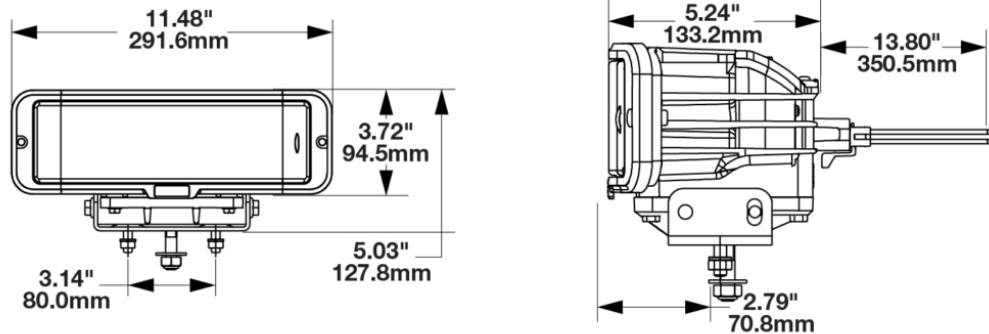

## PRODUCT INFORMATION

<b>Description</b>	12V ECE LED RHT Heated Headlight - 2 Light Kit
<b>Height</b>	94.53 mm / 3.72 in
<b>Width</b>	291.58 mm / 11.48 in
<b>Depth</b>	133.17 mm / 5.24 in
<b>Shape</b>	Rectangular
<b>Outer Lens Material</b>	Polycarbonate
<b>Outer Lens Color</b>	Clear
<b>Housing Material</b>	Xenoy
<b>Housing Color</b>	Black
<b>Bezel Color</b>	Black
<b>Mounting Hardware Description</b>	(x4) M8-1.25 x 25 mm OR (x2) 1/2"-13 x 1.75" SS Carriage Bolt
<b>Mounting Type</b>	Universal Pedestal Mount
<b>Retrofits</b>	Pedestal Mount Snow Plow Lights
<b>Mating Connector</b>	Delphi (#12052848)
<b>Product Weight</b>	8.75 lbs / 3.97 kgs
<b>Shipping Weight</b>	9.68 lbs / 4.39 kgs

## PRODUCT DIMENSIONS