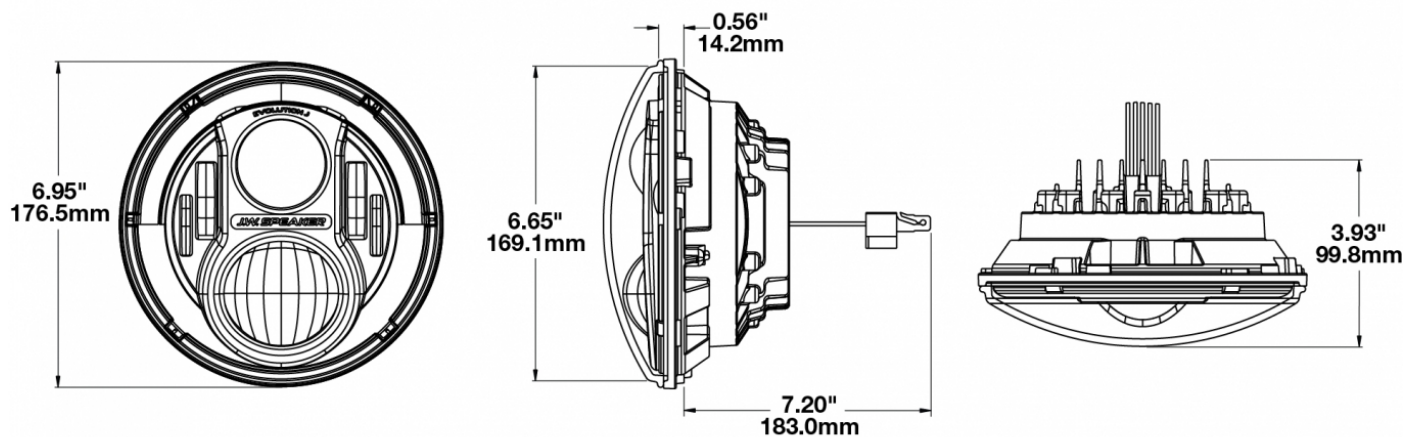

LED Headlights - Model 8700 Evolution J2 Series

PRODUCT INFORMATION

Description	12V ECE RHT LED High & Low Beam Headlights with FP, DRL, & Black Bezel - 2 Light Kit
Height	176.53 mm / 6.95 in
Width	176.53 mm / 6.95 in
Depth	99.82 mm / 3.93 in
Shape	Round
Outer Lens Material	Polycarbonate
Outer Lens Color	Clear
Housing Material	Die-Cast Aluminum
Housing Color	Gray
Bezel Color	Black
Retrofits	7" Round Headlights or 2D1 PAR56
Minimum Operating Temperature	-40 °C / -40 °F
Maximum Operating Temperature	65 °C / 149 °F
Connector or Wiring	H4
Mating Connector	H4 AMP 172615-2
Product Weight	4.75 lbs / 2.15 kgs
Shipping Weight	6.55 lbs / 2.97 kgs

PRODUCT DIMENSIONS

ELECTRICAL SPECIFICATIONS

Input Voltage	12V DC
Operating Voltage	9-16V DC
Transient Spike Protection	150V Peak @ 1 HZ-100 Pulses
Black Wire	Ground
White Wire	High Beam
Yellow Wire	Low Beam
Red Wire	Front Position
Blue Wire	DRL
Current Draw	4.20A @ 12V DC (High Beam) 2.00A @ 12V DC (Low Beam) 1.60A @ 12V DC (DRL) 0.16A @ 12V DC (Front Position)