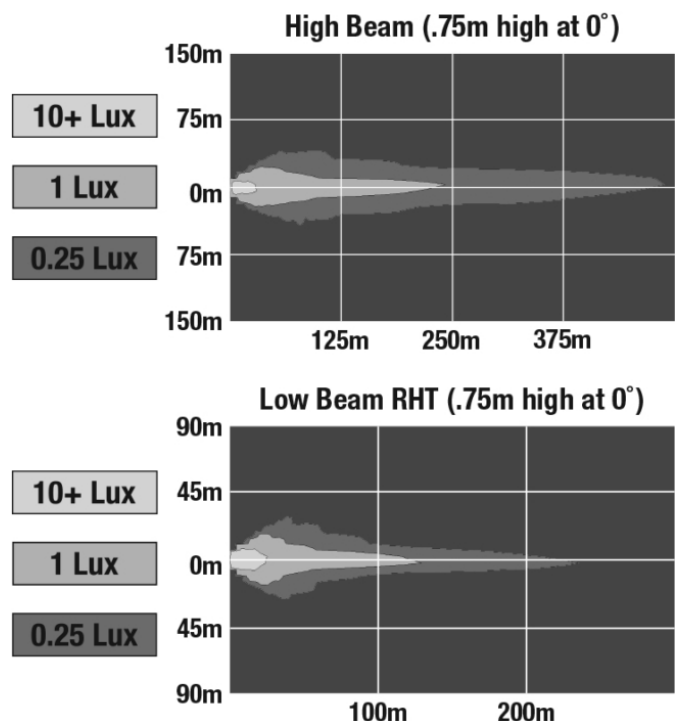

PRODUCT DIMENSIONS

ELECTRICAL SPECIFICATIONS

Input Voltage	12V DC
Operating Voltage	9-16V DC
Transient Spike Protection	150V Peak @ 1 HZ-100 Pulses
Black Wire	Ground
White Wire	High Beam
Yellow Wire	Low Beam
Red Wire	Front Position
Blue Wire	DRL
Current Draw	4.20A @ 12V DC (High Beam) 2.00A @ 12V DC (Low Beam) 1.60A @ 12V DC (DRL) 0.16A @ 12V DC (Front Position)

Buy America Standards	ECE Reg 10
ECE Reg 112	ECE Reg 7
ECE Reg 87	Eco Friendly
IEC IP67	

PHOTOMETRIC SPECIFICATIONS

Raw Lumen Output	3,200 (High Beam); 1,770 (Low Beam)
Effective Lumen Output	1,260 (High Beam); 750 (Low Beam)
Candela Output	71,500 (High Beam); 35,003 (Low Beam)
Nominal LED Color Temperature	5000 K
Beam Pattern(s)	Forward Lighting - Daytime Running Light Forward Lighting - High Beam (DOT/ECE) Forward Lighting - Low Beam (ECE Right Hand) Signalization - Front Position