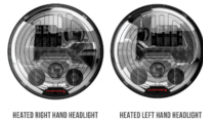

Part Number
0558253

12V LHT ECE LED
High/Low Beam
Heated Headlight -
Chrome - 2 Light Kit