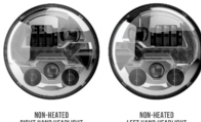

Part Number
0558243

12V LHT ECE LED
High/Low Beam
Headlight - Chrome - 2
Light Kit