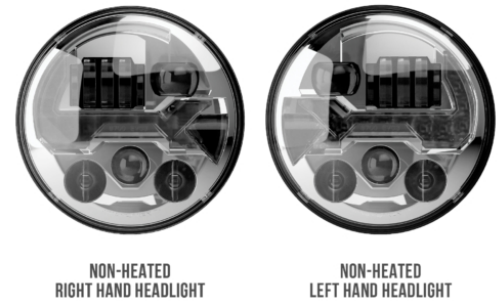

## PRODUCT INFORMATION

<b>Description</b>	12V RHT DOT/ECE LED High/Low Beam Headlight - Chrome - 2 Light Kit
<b>Height</b>	176.50 mm / 6.95 in
<b>Width</b>	176.50 mm / 6.95 in
<b>Depth</b>	112.00 mm / 4.41 in
<b>Shape</b>	Round
<b>Outer Lens Material</b>	Polycarbonate
<b>Outer Lens Color</b>	Clear
<b>Housing Material</b>	Aluminum
<b>Housing Color</b>	Black
<b>Bezel Color</b>	Chrome
<b>Retrofits</b>	7" Round Headlights or 2D1 PAR56
<b>Minimum Operating Temperature</b>	-40 °C / -40 °F
<b>Maximum Operating Temperature</b>	65 °C / 149 °F
<b>Connector or Wiring</b>	H4 / (3X) 11.97" Flying Leads
<b>Product Weight</b>	5.10 lbs / 2.31 kgs
<b>Shipping Weight</b>	5.90 lbs / 2.68 kgs