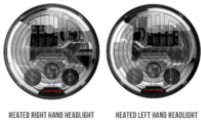

Model 8700 EVO3 L Front Position Light

RELATED PRODUCTS

Part Number
0558133

12V RHT DOT/ECE LED
High/Low Beam
Heated Headlight -
Chrome - 2 Light Kit