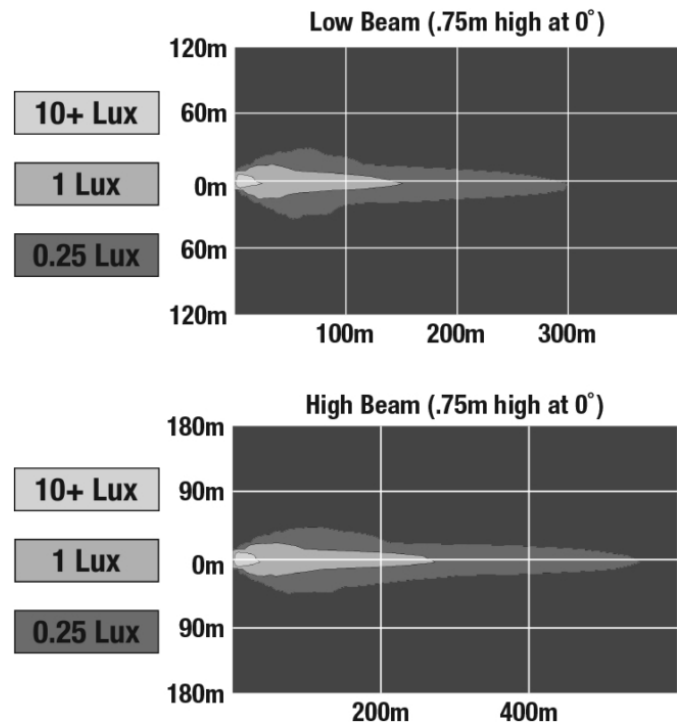

## PRODUCT INFORMATION

<b>Description</b>	12V RHT DOT/ECE LED High/Low Beam Headlight - Chrome - 2 Light Kit
<b>Height</b>	176.50 mm / 6.95 in
<b>Width</b>	176.50 mm / 6.95 in
<b>Depth</b>	112.00 mm / 4.41 in
<b>Shape</b>	Round
<b>Outer Lens Material</b>	Polycarbonate
<b>Outer Lens Color</b>	Clear
<b>Housing Material</b>	Aluminum
<b>Housing Color</b>	Black
<b>Bezel Color</b>	Chrome
<b>Retrofits</b>	7" Round Headlights or 2D1 PAR56
<b>Minimum Operating Temperature</b>	-40 °C / -40 °F
<b>Maximum Operating Temperature</b>	65 °C / 149 °F
<b>Connector or Wiring</b>	H4 / (3X) 11.97" Flying Leads
<b>Product Weight</b>	5.10 lbs / 2.31 kgs
<b>Shipping Weight</b>	5.90 lbs / 2.68 kgs

## PHOTOMETRIC SPECIFICATIONS

<b>Raw Lumen Output</b>	3,600 (High Beam); 3,020 (Low Beam)
<b>Effective Lumen Output</b>	1,320 (High Beam); 1,201 (Low Beam)
<b>Candela Output</b>	68,800 (High Beam) 24,800 (Low Beam)
<b>Nominal LED Color Temperature</b>	5000 K
<b>Beam Pattern(s)</b>	Forward Lighting - Daytime Running Light Forward Lighting - High Beam (DOT/ECE) Forward Lighting - Low Beam (ECE Right Hand) Forward Lighting - Low Beam (DOT/ECE) Signalization - Front Position Signalization - Turn (Front)