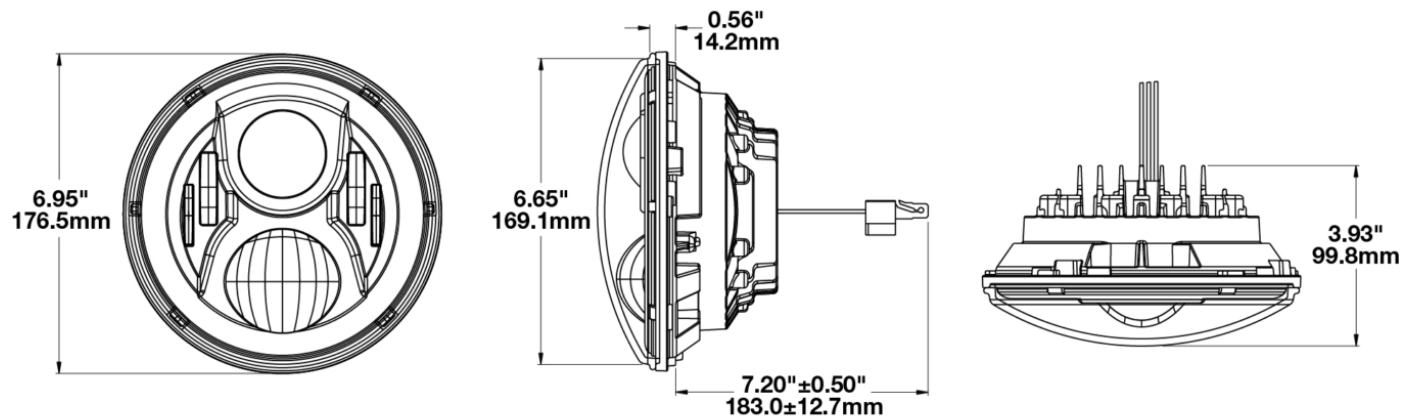

LED Headlights - Model 8700 EVO 2 PRO

PRODUCT INFORMATION

Description	12-24V ECE RHT High & Low Beam Headlight with DRL - Black
Height	176.53 mm / 6.95 in
Width	176.53 mm / 6.95 in
Depth	99.82 mm / 3.93 in
Shape	Round
Outer Lens Material	Polycarbonate
Outer Lens Color	Clear
Housing Material	Aluminum
Housing Color	Gray
Bezel Color	Black
Retrofits	2D1 "PAR56" or 7" Round Headlights
Minimum Operating Temperature	-40 °C / -40 °F
Maximum Operating Temperature	65 °C / 149 °F
Connector or Wiring	H4
Mating Connector	H4 AMP#172615-2
Product Weight	2.31 lbs / 1.05 kgs
Shipping Weight	3.35 lbs / 1.52 kgs

PRODUCT DIMENSIONS

ELECTRICAL SPECIFICATIONS

Input Voltage	12-24V DC
Operating Voltage	9-32V DC
Transient Spike Protection	150V Peak @ 1 HZ-100 Pulses
Black Wire	Ground
Yellow Wire	Low Beam
White Wire	High Beam
Red Wire	Front Position
Blue Wire	DRL
Current Draw	3.60A @ 12V DC (High Beam) 2.00A @ 12V DC (Low Beam) 1.80A @ 24V DC (High Beam) 1.10A @ 24V DC (Low Beam) 1.60A @ 12V DC (DRL) 0.80A @ 24V DC (DRL) 0.16A @ 12V DC (Front Position) 0.10A @ 24V DC (Front Position)

REGULATORY STANDARDS COMPLIANCE

Buy America Standards	ECE Reg 10
ECE Reg 112	ECE Reg 7
ECE Reg 87	Eco Friendly
IEC IP67	

PHOTOMETRIC SPECIFICATIONS

Raw Lumen Output	4,170 (High Beam); 2,340 (Low Beam)
Effective Lumen Output	1,340 (High Beam); 694 (Low Beam)
Candela Output	84,700 (High Beam); 30,600 (Low Beam)
Nominal LED Color Temperature	5000 K
Beam Pattern(s)	Forward Lighting - Daytime Running Light Forward Lighting - High Beam (ECE) Forward Lighting - Low Beam (ECE Right Hand) Signalization - Front Position