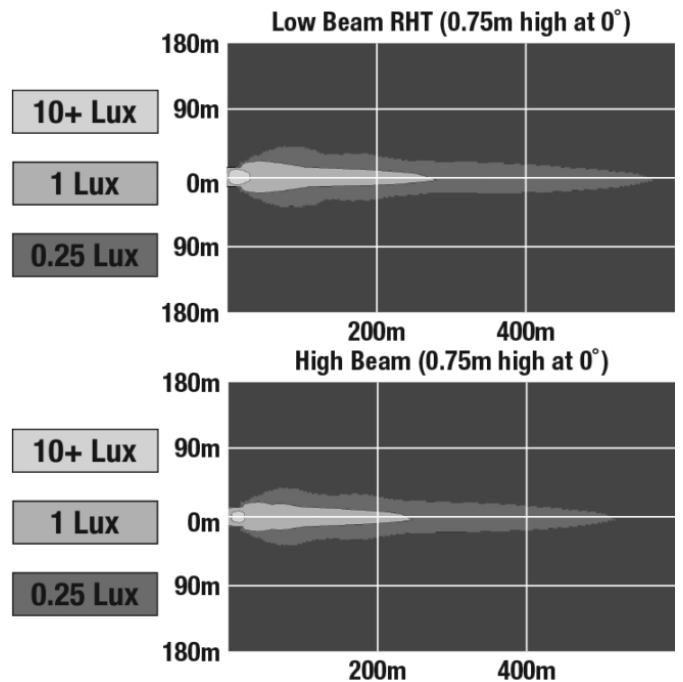

LED Headlights - Model 8700 EVO 2 PRO

PRODUCT INFORMATION

Description	12-24V ECE RHT High & Low Beam Headlight with DRL - Black
Height	176.53 mm / 6.95 in
Width	176.53 mm / 6.95 in
Depth	99.82 mm / 3.93 in
Shape	Round
Outer Lens Material	Polycarbonate
Outer Lens Color	Clear
Housing Material	Aluminum
Housing Color	Gray
Bezel Color	Black
Retrofits	2D1 "PAR56" or 7" Round Headlights
Minimum Operating Temperature	-40 °C / -40 °F
Maximum Operating Temperature	65 °C / 149 °F
Connector or Wiring	H4
Mating Connector	H4 AMP#172615-2
Product Weight	2.31 lbs / 1.05 kgs
Shipping Weight	3.35 lbs / 1.52 kgs

PRODUCT DIMENSIONS

ELECTRICAL SPECIFICATIONS

Input Voltage	12-24V DC
Operating Voltage	9-32V DC
Transient Spike Protection	150V Peak @ 1 HZ-100 Pulses
Black Wire	Ground
Yellow Wire	Low Beam
White Wire	High Beam
Red Wire	Front Position
Blue Wire	DRL
Current Draw	3.60A @ 12V DC (High Beam) 2.00A @ 12V DC (Low Beam) 1.80A @ 24V DC (High Beam) 1.10A @ 24V DC (Low Beam) 1.60A @ 12V DC (DRL) 0.80A @ 24V DC (DRL) 0.16A @ 12V DC (Front Position) 0.10A @ 24V DC (Front Position)

REGULATORY STANDARDS COMPLIANCE

Buy America Standards	ECE Reg 10
ECE Reg 112	ECE Reg 7
ECE Reg 87	Eco Friendly
IEC IP67	

PHOTOMETRIC SPECIFICATIONS

Raw Lumen Output	4,170 (High Beam); 2,340 (Low Beam)
Effective Lumen Output	1,340 (High Beam); 694 (Low Beam)
Candela Output	84,700 (High Beam); 30,600 (Low Beam)
Nominal LED Color Temperature	5000 K
Beam Pattern(s)	Forward Lighting - Daytime Running Light Forward Lighting - High Beam (ECE) Forward Lighting - Low Beam (ECE Right Hand) Signalization - Front Position