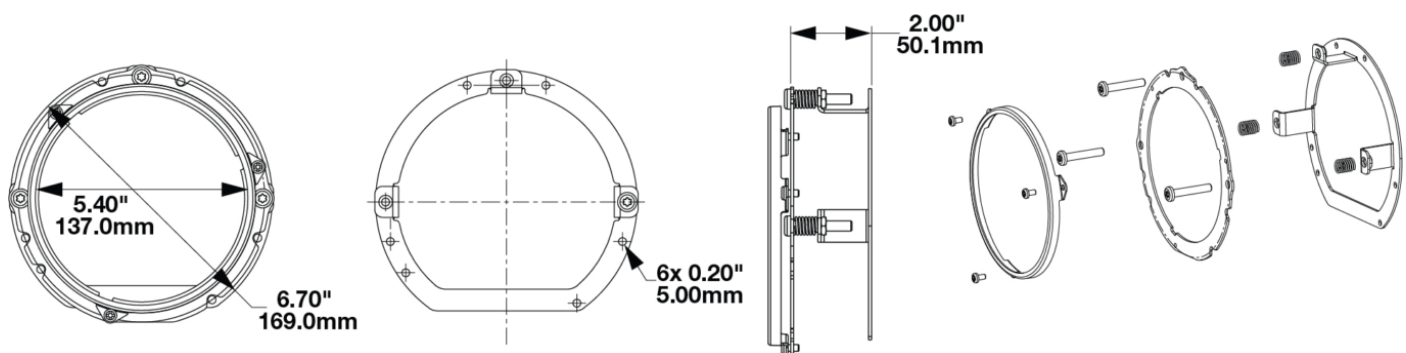

PRODUCT DIMENSIONS

PRODUCT WARNINGS

For California residents:

⚠ WARNING: Cancer and reproductive harm - www.P65Warnings.ca.gov.

⚠ AVERTISSEMENT: Cancer et effet nocif sur la reproduction - www.P65Warnings.ca.gov.

Print date: 2021-12-21

© 2021 J.W. Speaker Corporation • Germantown, WI U.S.A.
www.jwspeaker.com • speaker@jwspeaker.com • 262.251.6660

J.W. SPEAKER
Engineered. Lighting. Solutions.