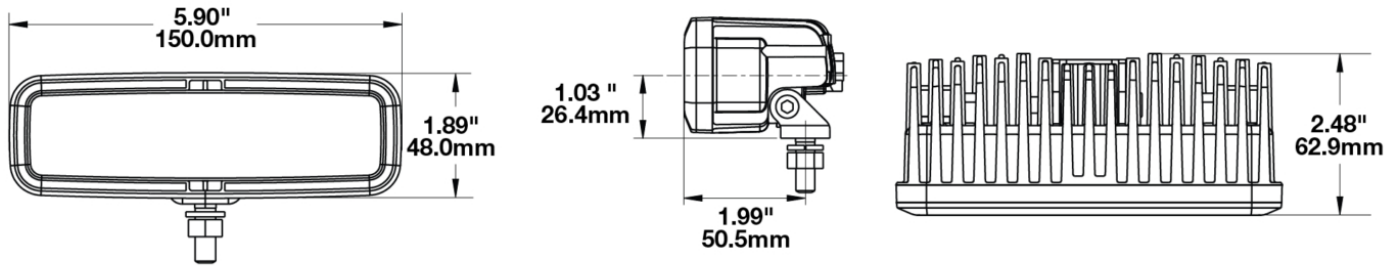

LED Safety Lights - Model 793

PRODUCT INFORMATION

Description	12-36V LED Red Stripe Zone Light
Height	48.00 mm / 1.89 in
Width	150.00 mm / 5.91 in
Depth	63.00 mm / 2.48 in
Shape	Rectangular
Outer Lens Material	Polycarbonate
Outer Lens Color	Clear
Housing Material	Aluminum
Housing Color	Black
Bezel Color	Black
Mounting Hardware Description	(x1) 5/16"-18 x 1.00" Mounting Bolt Bracket
Mounting Type	Pedestal
Minimum Operating Temperature	-40 °C / -40 °F
Maximum Operating Temperature	65 °C / 149 °F
Connector or Wiring	Deutsch DT04-2P
Mating Connector	Deutsch DT06-2S with harness included with flying leads
Product Weight	0.79 lbs / 0.36 kgs
Shipping Weight	1.10 lbs / 0.5 kgs

PRODUCT DIMENSIONS

ELECTRICAL SPECIFICATIONS

Input Voltage	12-36V DC
Operating Voltage	10-45V DC
Transient Spike Protection	330V Peak @ 1 HZ-100 Pulses
Black Wire	Ground
Red Wire	Power
Current Draw	1.60A @ 12V DC 0.60A @ 24V DC 0.57A @ 36V DC

PHOTOMETRIC SPECIFICATIONS

Raw Lumen Output	1,130
Effective Lumen Output	317
Candela Output	3,150
Beam Pattern(s)	Warning - Keep Out Zone

APPLICATIONS

Print date: 2019-12-30

© 2019 J.W. Speaker Corporation • Germantown, WI U.S.A.
www.jwspeaker.com • speaker@jwspeaker.com • 262.251.6660