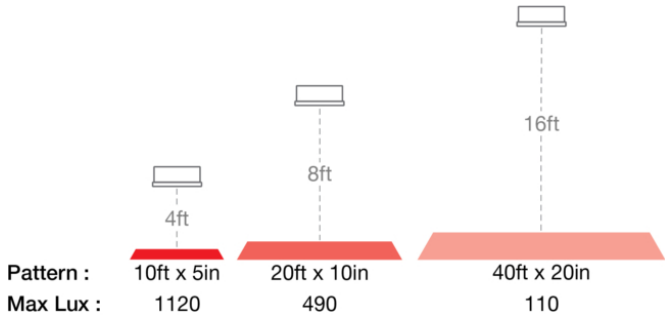

LED Safety Lights - Model 793

PRODUCT INFORMATION

Description	12-36V LED Red Stripe Zone Light
Height	48.00 mm / 1.89 in
Width	150.00 mm / 5.91 in
Depth	63.00 mm / 2.48 in
Shape	Rectangular
Outer Lens Material	Polycarbonate
Outer Lens Color	Clear
Housing Material	Aluminum
Housing Color	Black
Bezel Color	Black
Mounting Hardware Description	(x1) 5/16"-18 x 1.00" Mounting Bolt Bracket
Mounting Type	Pedestal
Minimum Operating Temperature	-40 °C / -40 °F
Maximum Operating Temperature	65 °C / 149 °F
Connector or Wiring	Deutsch DT04-2P
Mating Connector	Deutsch DT06-2S with harness included with flying leads
Product Weight	0.79 lbs / 0.36 kgs
Shipping Weight	1.10 lbs / 0.5 kgs

PHOTOMETRIC SPECIFICATIONS

Raw Lumen Output	1,130
Effective Lumen Output	317
Candela Output	3,150
Beam Pattern(s)	Warning - Keep Out Zone

APPLICATIONS

Print date: 2019-12-30

© 2019 J.W. Speaker Corporation • Germantown, WI U.S.A.
www.jwspeaker.com • speaker@jwspeaker.com • 262.251.6660