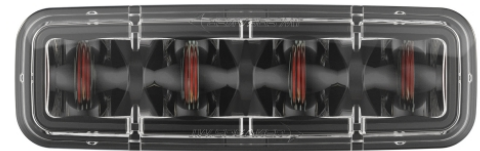

LED Safety Lights - Model 793

PRODUCT INFORMATION

Description	12-36V LED Red Stripe Zone Light
Height	48.00 mm / 1.89 in
Width	150.00 mm / 5.91 in
Depth	63.00 mm / 2.48 in
Shape	Rectangular
Outer Lens Material	Polycarbonate
Outer Lens Color	Clear
Housing Material	Aluminum
Housing Color	Black
Bezel Color	Black
Mounting Hardware Description	(x1) 5/16"-18 x 1.00" Mounting Bolt Bracket
Mounting Type	Pedestal
Minimum Operating Temperature	-40 °C / -40 °F
Maximum Operating Temperature	65 °C / 149 °F
Connector or Wiring	Deutsch DT04-2P
Mating Connector	Deutsch DT06-2S with harness included with flying leads
Product Weight	0.79 lbs / 0.36 kgs
Shipping Weight	1.10 lbs / 0.5 kgs

PRODUCT DIMENSIONS

ELECTRICAL SPECIFICATIONS

Input Voltage	12-36V DC
Operating Voltage	10-45V DC
Transient Spike Protection	330V Peak @ 1 HZ-100 Pulses
Black Wire	Ground
Red Wire	Power
Current Draw	1.60A @ 12V DC 0.60A @ 24V DC 0.57A @ 36V DC

PHOTOMETRIC SPECIFICATIONS

Raw Lumen Output	1,130
Effective Lumen Output	317
Candela Output	3,150
Beam Pattern(s)	Warning - Keep Out Zone

APPLICATIONS

Print date: 2019-12-30

© 2019 J.W. Speaker Corporation • Germantown, WI U.S.A.
www.jwspeaker.com • speaker@jwspeaker.com • 262.251.6660