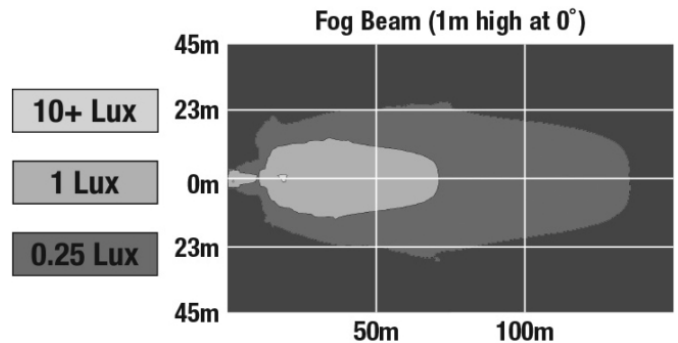

LED Work Light – Model 791

PRODUCT INFORMATION

| | |
|--------------------------------------|--|
| Description | 12V DOT/ECE LED Fog Light |
| Height | 48.40 mm / 1.91 in |
| Width | 150.40 mm / 5.92 in |
| Depth | 63.00 mm / 2.48 in |
| Shape | Rectangular |
| Outer Lens Material | Polycarbonate |
| Outer Lens Color | Clear |
| Housing Material | Die-Cast Aluminum |
| Housing Color | Black |
| Bezel Color | Black |
| Mounting Hardware Description | (x2) 5/16-18 x 1.00" Mounting Bolt |
| Mounting Type | Pedestal/Pendant |
| Minimum Operating Temperature | -40 °C / -40 °F |
| Maximum Operating Temperature | 65 °C / 149 °F |
| Connector or Wiring | Integrated 2-Pin Deutsch Connector |
| Mating Connector | 2-Pin Deutsch Weather-Proof Plug (DT06-2S) |
| Product Weight | 0.80 lbs / 0.36 kgs |
| Shipping Weight | 1.20 lbs / 0.54 kgs |

PHOTOMETRIC SPECIFICATIONS

| | |
|--------------------------------------|------------------------|
| Raw Lumen Output | 800 |
| Effective Lumen Output | 250 |
| Candela Output | 6,700 |
| Nominal LED Color Temperature | 4750 K |
| Beam Pattern(s) | Forward Lighting - Fog |