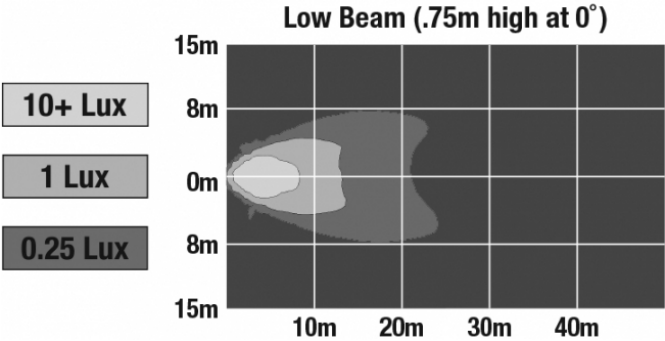

LED Headlights - Model 515

PRODUCT INFORMATION

Description	12-48V ECE LED Material Handling Headlight with Chrome Inner Bezel
Height	194.06 mm / 7.64 in
Width	107.95 mm / 4.25 in
Depth	131.57 mm / 5.18 in
Shape	Stylized
Outer Lens Material	Hardcoated Polycarbonate
Outer Lens Color	Clear
Housing Material	Die-Cast Aluminum
Housing Color	Black
Bezel Color	Chrome
Mounting Hardware Description	(x2) M6-1 x 25 Mounting Bolts
Mounting Type	Mounts to front of lift truck
Minimum Operating Temperature	-40 °C / -40 °F
Maximum Operating Temperature	65 °C / 149 °F
Connector or Wiring	Integrated 4-Pin Deutsch Weather-Proof Socket (DT04-4P)
Mating Connector	4-Pin Deutsch Weather-Proof Plug (DT06-4S)
Product Weight	2.14 lbs / 0.97 kgs

ECE Reg 113
ECE Reg 7
IEC IP67

PHOTOMETRIC SPECIFICATIONS

Raw Lumen Output 540 Lumens (Low Beam)
Effective Lumen Output 420 Lumens (Low Beam)
Nominal LED Color Temperature 5000 K
Beam Pattern(s) Forward Lighting - Low Beam (ECE Left Hand)
 Forward Lighting - Low Beam (ECE Right Hand)
 Signalization - Front Position
 Signalization - Turn (Front)
 Signalization - Turn (Rear)