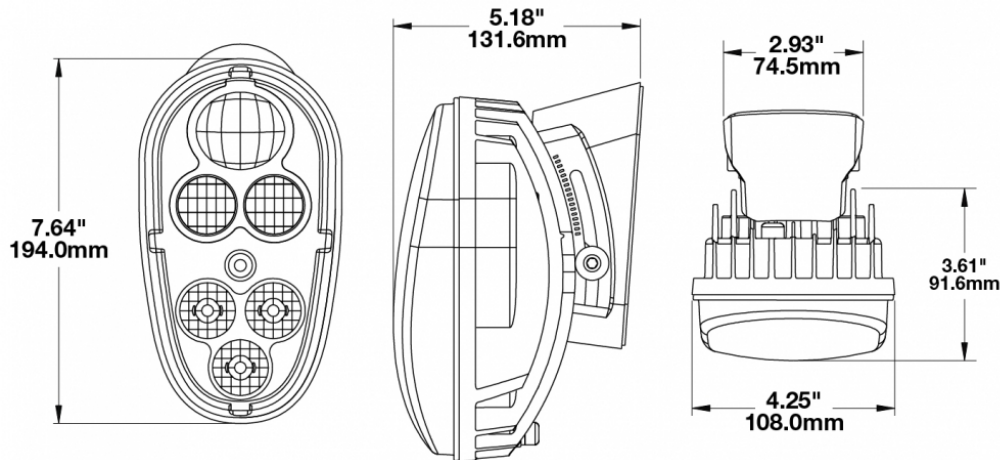

LED Headlights - Model 515

PRODUCT DIMENSIONS

ELECTRICAL SPECIFICATIONS

Input Voltage	12-48V DC
Operating Voltage	9-60V DC
Transient Spike Protection	330V Peak @ 1 HZ-100 Pulses
White Wire	Front Position
Red Wire	Low Beam
Yellow Wire	Turn
Black Wire	Ground
Current Draw	0.60A @ 12V DC (Low Beam)
	0.30A @ 24V DC (Low Beam)
	0.20A @ 36V DC (Low Beam)
	0.15A @ 48V DC (Low Beam)
	0.05A @ 12V DC (Front Position)
	0.05A @ 24V DC (Front Position)
	0.05A @ 36V DC (Front Position)
	0.05A @ 48V DC (Front Position)
	1.45A @ 12V DC (Turn Signal)
	0.70A @ 24V DC (Turn Signal)
	0.45A @ 36V DC (Turn Signal)
	0.40A @ 48V DC (Turn Signal)

Print date: 2018-04-20

© 2018 J.W. Speaker Corporation • Germantown, WI U.S.A.
www.jwspeaker.com • speaker@jwspeaker.com • 262.251.6660