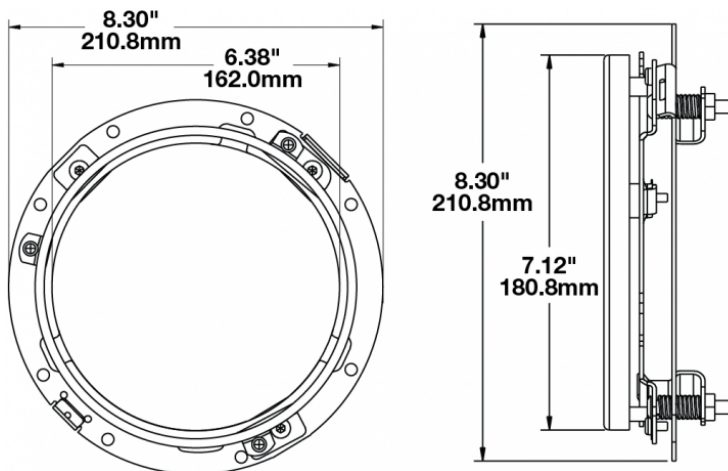

Mounting Ring Kit for 7" Round (PAR56) Headlights

PRODUCT INFORMATION

Description	Mounting Ring Kit for 7" Round (PAR56) Headlights
Height	210.82 mm / 8.3 in
Width	210.82 mm / 8.3 in
Product Weight	0.00 lbs / 0 kgs
Shipping Weight	0.71 lbs / 0.32 kgs

PRODUCT DIMENSIONS

Print date: 2021-02-16

© 2021 J.W. Speaker Corporation • Germantown, WI U.S.A.
www.jwspeaker.com • speaker@jwspeaker.com • 262.251.6660

Mounting Ring Kit for 7" Round (PAR56) Headlights