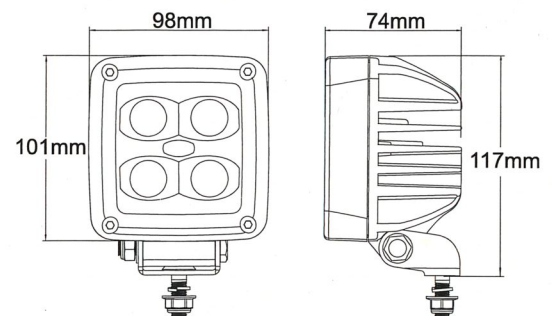

LED WORK LIGHT

EA9890T

4" LED Work Light

Features

- 4 premium CREE LEDs with reflector deliver variety brightness
- Sealed to IP68 & IP69K
- EMC (CISPR 25 Class 5) approved
- Suitable for medium to heavy duty application, e.g. Truck & Trailer, Agriculture and Construction machinery

Part No.	EA9890T-40
Power	40W (10W x 4 CREE LEDs)
Color	6,000 K
Beam	Wide flood beam
Voltage	DC 10-30V / DC 10-60V
Brightness	4,000 Lm (raw) ; 3,000 Lm (effective)
Protection	Reverse polarity and transient spike protection IP68 & IP69K
Housing	Diecast Aluminum
Shock	60G
Vibration	20Grms 24-2000HZ
Lens	Polycarbonate
Mount	Universal mount with stainless steel hardware
Connector	In-built DT Connector 2-Pin