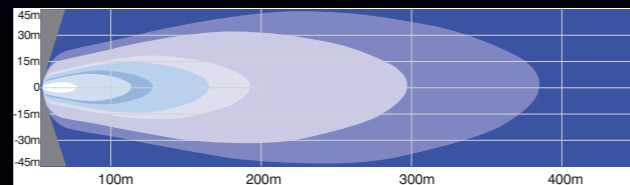

FITOUT EXAMPLES

JR8400 GANTRY CRANE

1-12

**BLACKTIPS 20 LED
40° FLOOD BEAM WORK LIGHT
PART NO. BLB072040**

8 x girder lighting - 4 on each side
4 x gantry lighting - 1 on each leg

13-16

**BLACKTIPS DUAL 20 LED
25° NARROW BEAM WORK LIGHT
PART NO. BLB072025D**

4 x trolley lighting - 1 in each corner

Pseudo colour top view

Simulation top view

Pseudo colour side view

Simulation side view