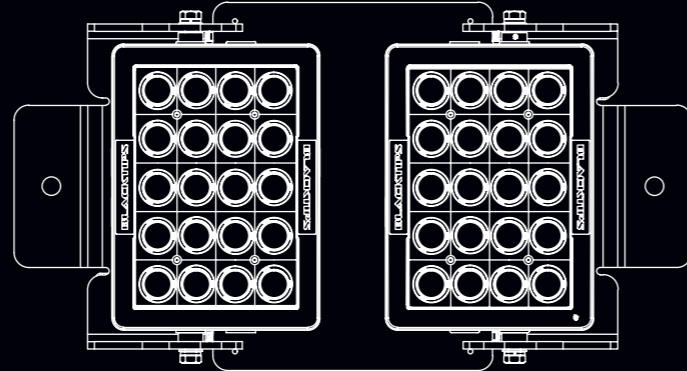

FITOUT EXAMPLES

JR8400 GANTRY CRANE

1-12

**BLACKTIPS 20 LED
40° FLOOD BEAM WORK LIGHT
PART NO. BLB072040**

8 x girder lighting - 4 on each side
4 x gantry lighting - 1 on each leg

13-16

**BLACKTIPS DUAL 20 LED
25° NARROW BEAM WORK LIGHT
PART NO. BLB072025D**

4 x trolley lighting - 1 in each corner

Pseudo colour top view

Simulation top view

Pseudo colour side view

Simulation side view