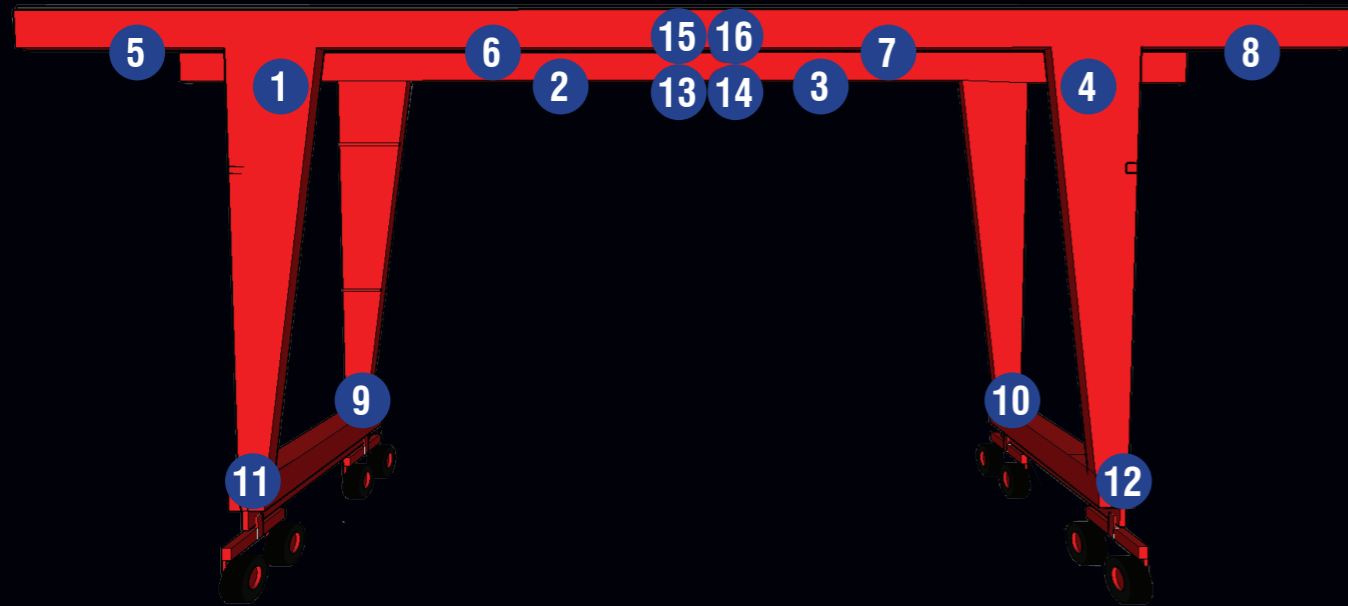

FITOUT EXAMPLES

JR8400 GANTRY CRANE

1-12

**BLACKTIPS 20 LED
40° FLOOD BEAM WORK LIGHT
PART NO. BLB072040**

8 x girder lighting - 4 on each side
4 x gantry lighting - 1 on each leg

13-16

**BLACKTIPS DUAL 20 LED
25° NARROW BEAM WORK LIGHT
PART NO. BLB072025D**

4 x trolley lighting - 1 in each corner

Pseudo colour top view

Simulation top view

Pseudo colour side view

Simulation side view