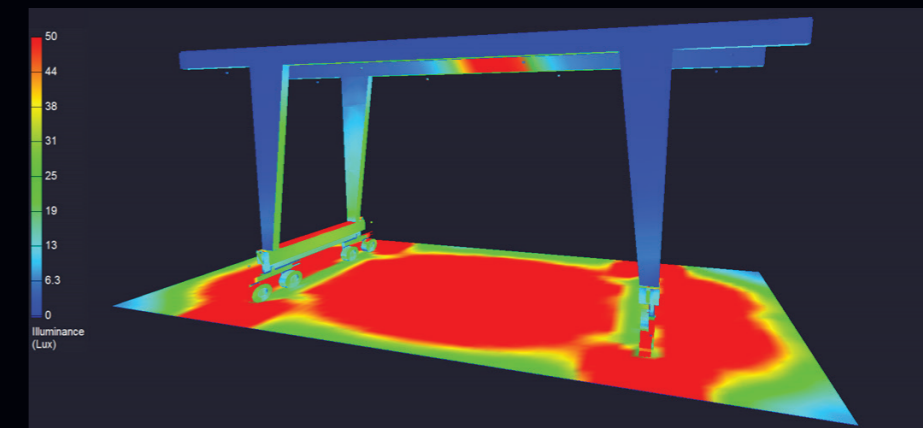

FITOUT EXAMPLES

JR8400 GANTRY CRANE

1-12

**BLACKTIPS 20 LED
40° FLOOD BEAM WORK LIGHT
PART NO. BLB072040**

8 x girder lighting - 4 on each side
4 x gantry lighting - 1 on each leg

13-16

**BLACKTIPS DUAL 20 LED
25° NARROW BEAM WORK LIGHT
PART NO. BLB072025D**

4 x trolley lighting - 1 in each corner

Pseudo colour top view

Simulation top view

Pseudo colour side view

Simulation side view