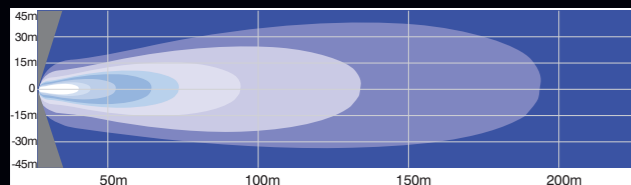

FITOUT EXAMPLES

JR8400 GANTRY CRANE

1-12

**BLACKTIPS 20 LED
40° FLOOD BEAM WORK LIGHT
PART NO. BLB072040**

8 x girder lighting - 4 on each side
4 x gantry lighting - 1 on each leg

13-16

**BLACKTIPS DUAL 20 LED
25° NARROW BEAM WORK LIGHT
PART NO. BLB072025D**

4 x trolley lighting - 1 in each corner

Pseudo colour top view

Simulation top view

Pseudo colour side view

Simulation side view