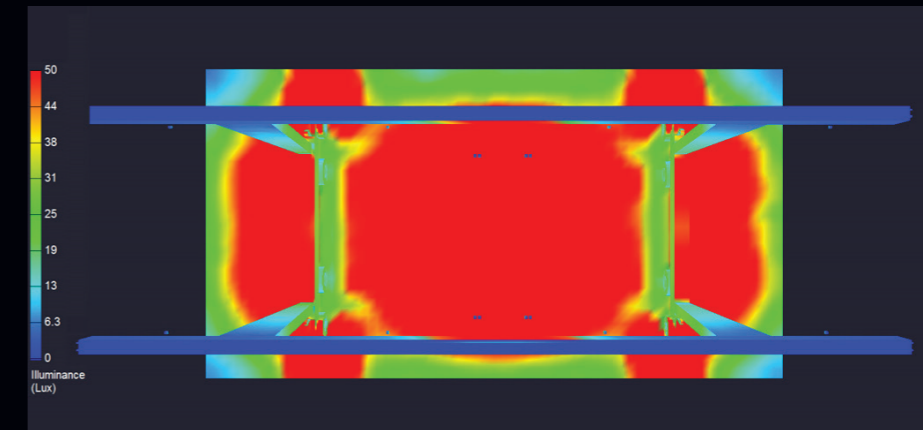

FITOUT EXAMPLES

JR8400 GANTRY CRANE

1-12

**BLACKTIPS 20 LED
40° FLOOD BEAM WORK LIGHT
PART NO. BLB072040**

8 x girder lighting - 4 on each side
4 x gantry lighting - 1 on each leg

13-16

**BLACKTIPS DUAL 20 LED
25° NARROW BEAM WORK LIGHT
PART NO. BLB072025D**

4 x trolley lighting - 1 in each corner

Pseudo colour top view

Simulation top view

Pseudo colour side view

Simulation side view