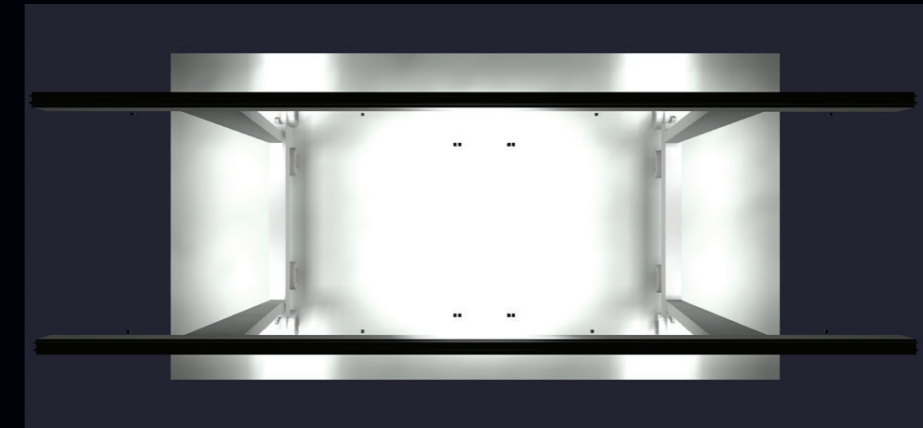

FITOUT EXAMPLES

JR8400 GANTRY CRANE

1-12

**BLACKTIPS 20 LED
40° FLOOD BEAM WORK LIGHT
PART NO. BLB072040**

8 x girder lighting - 4 on each side
4 x gantry lighting - 1 on each leg

13-16

**BLACKTIPS DUAL 20 LED
25° NARROW BEAM WORK LIGHT
PART NO. BLB072025D**

4 x trolley lighting - 1 in each corner

Pseudo colour top view

Simulation top view

Pseudo colour side view

Simulation side view