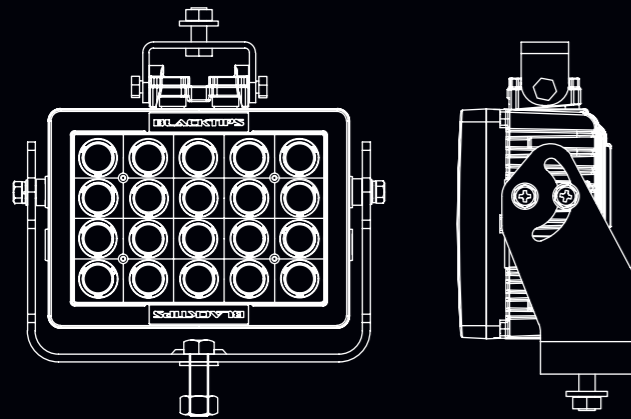

FITOUT EXAMPLES

JR8400 GANTRY CRANE

1-12

**BLACKTIPS 20 LED
40° FLOOD BEAM WORK LIGHT
PART NO. BLB072040**

8 x girder lighting - 4 on each side
4 x gantry lighting - 1 on each leg

13-16

**BLACKTIPS DUAL 20 LED
25° NARROW BEAM WORK LIGHT
PART NO. BLB072025D**

4 x trolley lighting - 1 in each corner

Pseudo colour top view

Simulation top view

Pseudo colour side view

Simulation side view