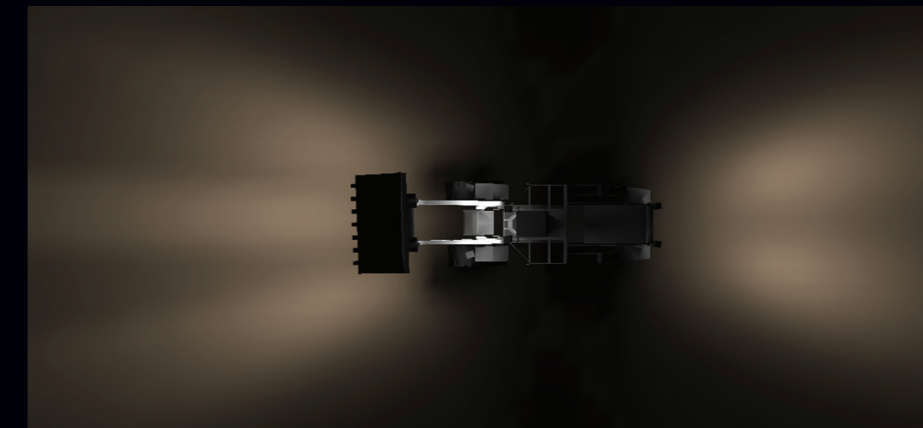

## HITACHI ZW310

1-2

**BLACKTIPS 9 LED  
25° NARROW BEAM WORK LIGHT**  
PART NO. BLB070925

2 x right and left above operator's cabin

3-6

**BLACKTIPS 9 LED  
60° WIDE FLOOD BEAM WORK LIGHT**  
PART NO. BLB070960

2 x right and left OEM cavity  
2 x right and left rear facing crossed beam

Pseudo colour top view

Simulation top view

Pseudo colour side view

Simulation side view