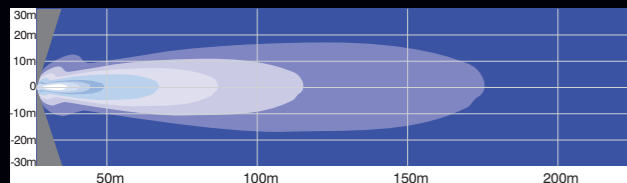

# FITOUT EXAMPLES

## HITACHI ZW310

1-2

**BLACKTIPS 9 LED  
25° NARROW BEAM WORK LIGHT**  
PART NO. BLB070925

2 x right and left above operator's cabin

3-6

**BLACKTIPS 9 LED  
60° WIDE FLOOD BEAM WORK LIGHT**  
PART NO. BLB070960

2 x right and left OEM cavity  
2 x right and left rear facing crossed beam

Pseudo colour top view

Simulation top view

Pseudo colour side view

Simulation side view