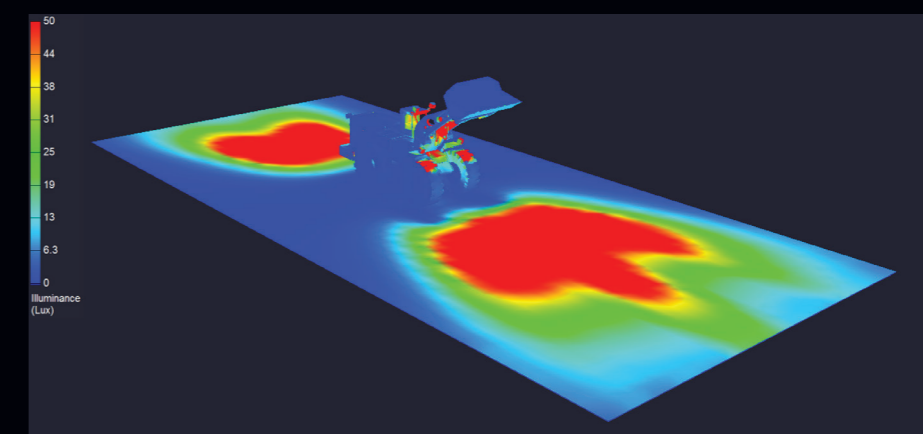

2 x right and left OEM cavity  
2 x right and left rear facing crossed beam

Pseudo colour top view

Simulation top view

Pseudo colour side view

Simulation side view