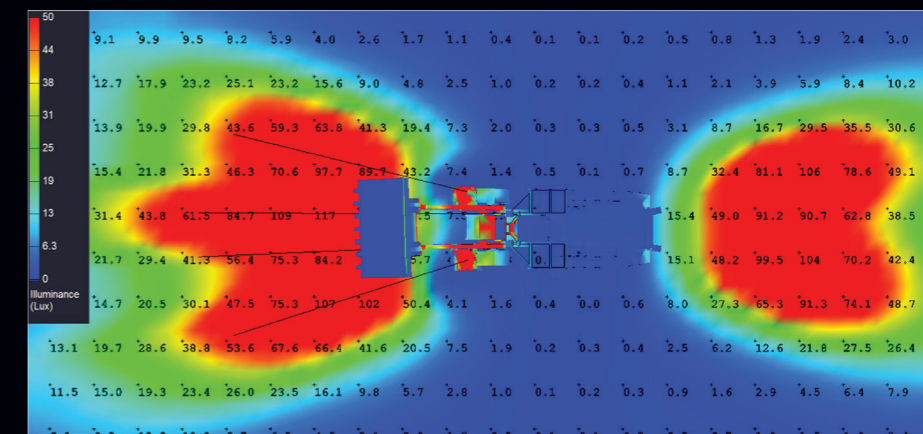

## HITACHI ZW310

1-2

**BLACKTIPS 9 LED  
25° NARROW BEAM WORK LIGHT**  
PART NO. BLB070925

2 x right and left above operator's cabin

3-6

**BLACKTIPS 9 LED  
60° WIDE FLOOD BEAM WORK LIGHT**  
PART NO. BLB070960

2 x right and left OEM cavity  
2 x right and left rear facing crossed beam

Pseudo colour top view

Simulation top view

Pseudo colour side view

Simulation side view