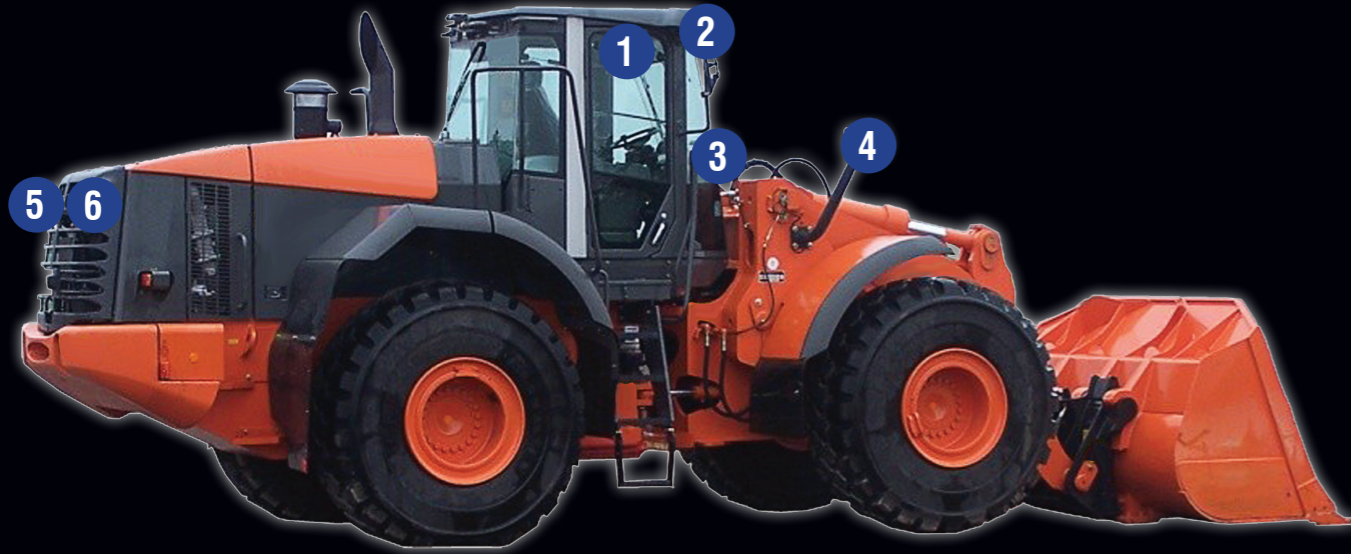

# FITOUT EXAMPLES

## HITACHI ZW310

1-2

**BLACKTIPS 9 LED  
25° NARROW BEAM WORK LIGHT**  
PART NO. BLB070925

2 x right and left above operator's cabin

3-6

**BLACKTIPS 9 LED  
60° WIDE FLOOD BEAM WORK LIGHT**  
PART NO. BLB070960