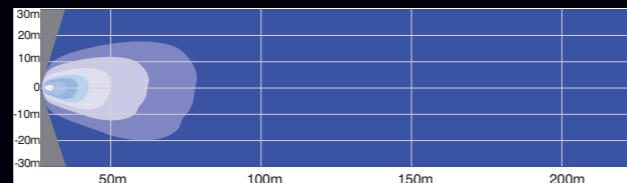

## HITACHI ZW310

1-2

**BLACKTIPS 9 LED  
25° NARROW BEAM WORK LIGHT**  
PART NO. BLB070925

2 x right and left above operator's cabin

3-6

**BLACKTIPS 9 LED  
60° WIDE FLOOD BEAM WORK LIGHT**  
PART NO. BLB070960

2 x right and left OEM cavity  
2 x right and left rear facing crossed beam

Pseudo colour top view

Simulation top view

Pseudo colour side view

Simulation side view