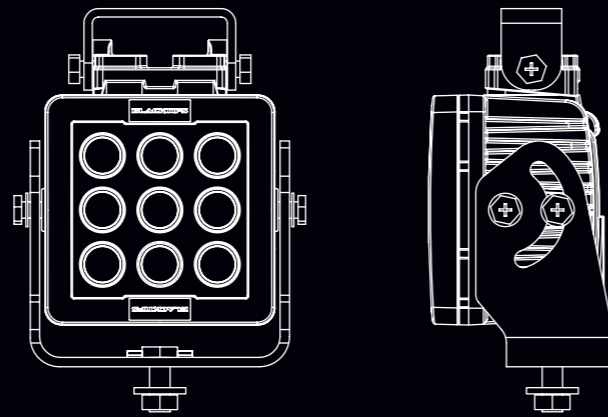

# FITOUT EXAMPLES

## HITACHI ZW310

1-2

**BLACKTIPS 9 LED  
25° NARROW BEAM WORK LIGHT**  
PART NO. BLB070925

2 x right and left above operator's cabin

3-6

**BLACKTIPS 9 LED  
60° WIDE FLOOD BEAM WORK LIGHT**  
PART NO. BLB070960

2 x right and left OEM cavity  
2 x right and left rear facing crossed beam

Pseudo colour top view

Simulation top view

Pseudo colour side view

Simulation side view