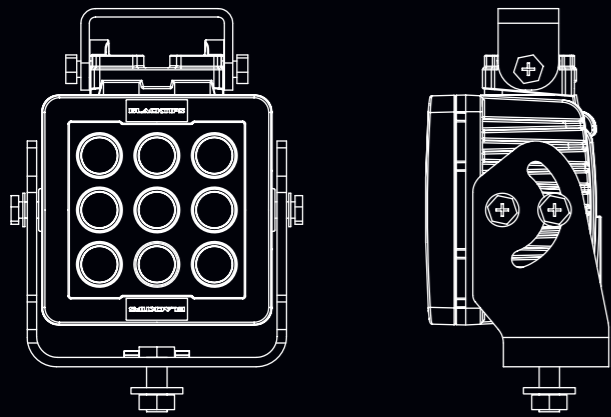

# FITOUT EXAMPLES

## HITACHI ZW310

1-2

**BLACKTIPS 9 LED  
25° NARROW BEAM WORK LIGHT**  
PART NO. BLB070925

2 x right and left above operator's cabin

3-6

**BLACKTIPS 9 LED  
60° WIDE FLOOD BEAM WORK LIGHT**  
PART NO. BLB070960

2 x right and left OEM cavity  
2 x right and left rear facing crossed beam

Pseudo colour top view

Simulation top view

Pseudo colour side view

Simulation side view