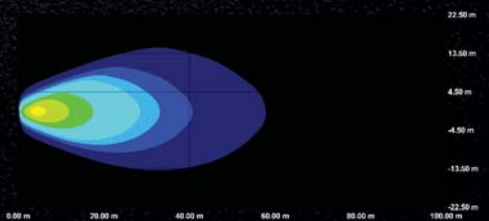

5 LED

BLACKTIPS

Specifications

Raw Lumens:	4,400
Effective Lumens:	3,305
Current Draw:	1.46 Amps @ 24V DC
Wattage:	35W
Weight:	1.19kg / 2.62lb
Bolt Size:	M10
Colour Temp:	5,700 Kelvin
Input Voltage:	11 - 56VDC
LED Type:	Cree XP-L
Wattage per LED:	7W
IP Rating:	IP69K
Dust Proof & Water Submersible:	3m / 9.8ft
Vibration Dampened & Shock Proof:	21.2 Grms
EMC / EMI Rating:	CISPR 25 - Class 1
Connector:	DT04-2
Lens:	Polycarbonate
Environmental Coating:	Interpon 810
Bracket Material:	4mm 304 Stainless Steel

Available Beam Patterns

Narrow Flood Beam

Part No. BLB070525

Flood Beam

Part No. BLB070540

Wide Flood Beam

Part No. BLB070560

Super Wide Flood Beam