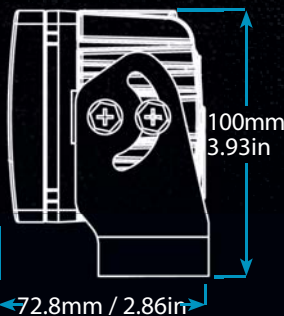

5 LED

BLACKTIPS

Specifications

Raw Lumens:	4,400
Effective Lumens:	3,305
Current Draw:	1.46 Amps @ 24V DC
Wattage:	35W
Weight:	1.19kg / 2.62lb
Bolt Size:	M10
Colour Temp:	5,700 Kelvin
Input Voltage:	11 - 56VDC
LED Type:	Cree XP-L
Wattage per LED:	7W
IP Rating:	IP69K
Dust Proof & Water Submersible:	3m / 9.8ft
Vibration Dampened & Shock Proof:	21.2 Grms
EMC / EMI Rating:	CISPR 25 - Class 1
Connector:	DT04-2
Lens:	Polycarbonate
Environmental Coating:	Interpon 810
Bracket Material:	4mm 304 Stainless Steel

Available Beam Patterns

Narrow Flood Beam

Part No. BLB070525

Flood Beam

Part No. BLB070540

Wide Flood Beam

Part No. BLB070560

Super Wide Flood Beam