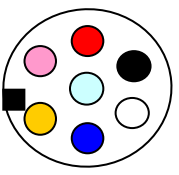

AJBA ROUND CONNECTION (7pins)

FP.98.295 yellow / left
FP.98.296 green / right

For lights series: FP58 – FP98
Left