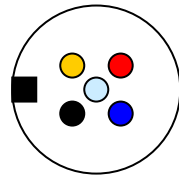

German ROUND CONNECTION (5pins)

FP.97.295 yellow / left
FP.97.296 green / right

For lights series: FP01 – FP02 – FP07 – FP08
FP.57 – FP.97 – FP76 – RL02 – RL08 – RL97

Left