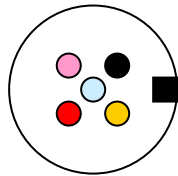

PRODUCT SHEET

ROUND CONNECTIONS lamp housing fitting

AJBA ROUND CONNECTION (5pins)

FP.62.295 yellow / left
FP.62.296 green / right

For lights series: FP18 – FP56 – FP63 – FP96
RL96

Left

Right

German ROUND CONNECTION (5pins)

FP.97.295 yellow / left
FP.97.296 green / right

For lights series: FP01 – FP02 – FP07 – FP08
FP.57 – FP.97 – FP76 – RL02 – RL08 – RL97

Left

Right

AJBA ROUND CONNECTION (7pins)

FP.98.295 yellow / left
FP.98.296 green / right

For lights series: FP58 – FP98
Left

Right

WHITE – earth connection	BLACK side lights	RED stop lights
BLUE rear fog light	YELLOW indicator light	PINK reverse light