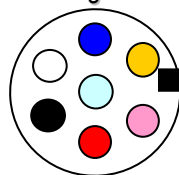

PRODUCT SHEET

ROUND CONNECTIONS lamp housing fitting

AJBA ROUND CONNECTION (5pins)

FP.62.295 yellow / left
FP.62.296 green / right

For lights series: FP18 – FP56 – FP63 – FP96
RL96

Left

Right

German ROUND CONNECTION (5pins)

FP.97.295 yellow / left
FP.97.296 green / right

For lights series: FP01 – FP02 – FP07 – FP08
FP.57 – FP.97 – FP76 – RL02 – RL08 – RL97

Left

Right

AJBA ROUND CONNECTION (7pins)

FP.98.295 yellow / left
FP.98.296 green / right

For lights series: FP58 – FP98
Left

Right

WHITE – earth connection	BLACK side lights	RED stop lights
BLUE rear fog light	YELLOW indicator light	PINK reverse light