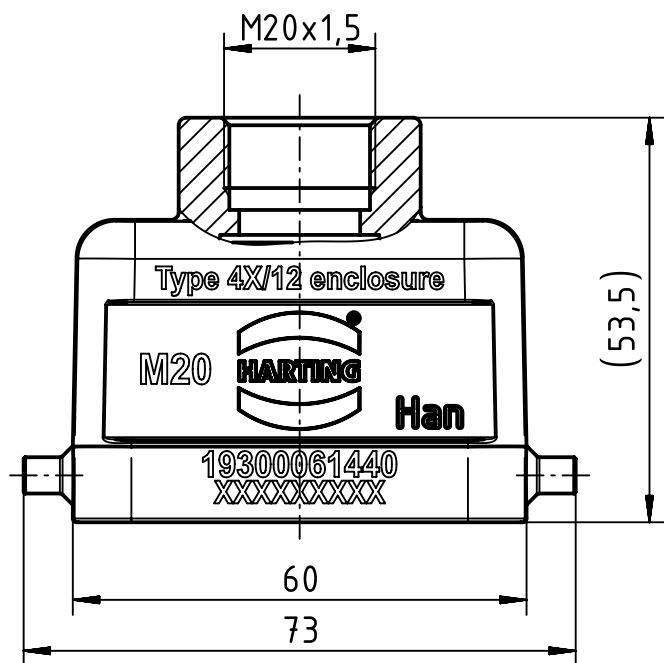

A

B

C

D

	All Dimensions in mm Original Size DIN A4	Scale 1:1		Free size tol.		Ref.	
						Sub.	
	All rights reserved Department EL PD - DE	Created by HELLMANN	Inspected by BERGHORN	Standardisation RUETERA	Date 2017-01-24	State Final Release	
		Title Han 6 B Hood Top Entry LC 2 Pegs-M20					Doc-Key / ECM-Nr. 100201263/UGD/004/D 500000113482
HARTING Electric GmbH & Co. KG D-32339 Espelkamp		Type TB	Number 19 30 006 1440			Rev. D	Page 1/1