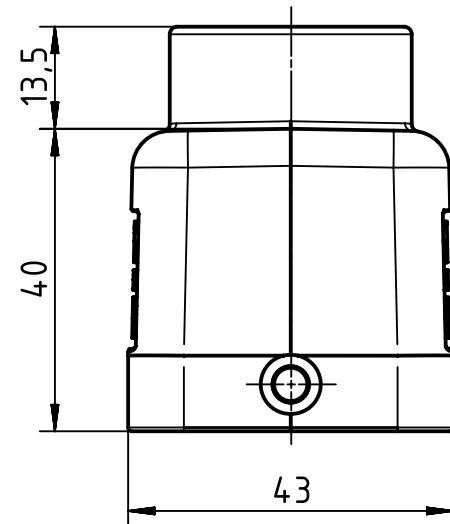

A

B

C

D

	All Dimensions in mm Original Size DIN A4	Scale 1:1		Free size tol.		Ref.	
						Sub.	
	All rights reserved Department EL PD - DE	Created by HELLMANN	Inspected by BERGHORN	Standardisation RUETERA	Date 2017-01-24	State Final Release	
		Title Han 6 B Hood Top Entry LC 2 Pegs-M20					Doc-Key / ECM-Nr. 100201263/UGD/004/D 500000113482
HARTING Electric GmbH & Co. KG D-32339 Espelkamp		Type TB	Number 19 30 006 1440			Rev. D	Page 1/1