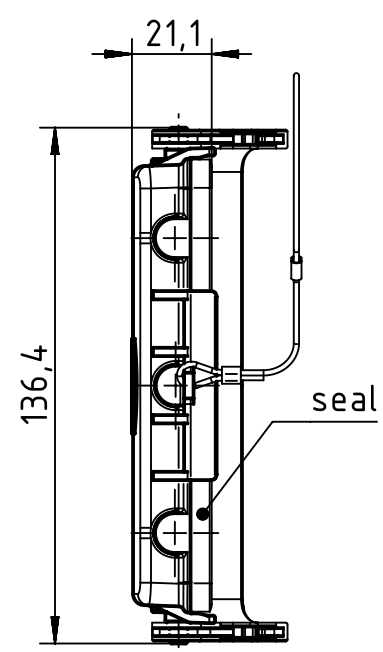

1 2 3 4 5 6

A

B

C

D

	All Dimensions in mm Original Size DIN A4	Scale 1:2		Free size tol.		Ref.	
						Sub.	
	All rights reserved Department EL PD - DE	Created by SCHULZI	Inspected by BERGHORN	Standardisation SCHMIDTM	Date 2013-07-03	State Final Release	
		Title Han B Protect Cover Die Cast for Hood PG					Doc-Key / ECM-Nr. 100172898/UGD/005/A 500000063769
HARTING Electric GmbH & Co. KG D-32339 Espelkamp		Type TB	Number 09 30 024 5432			Rev. A	Page 1/1