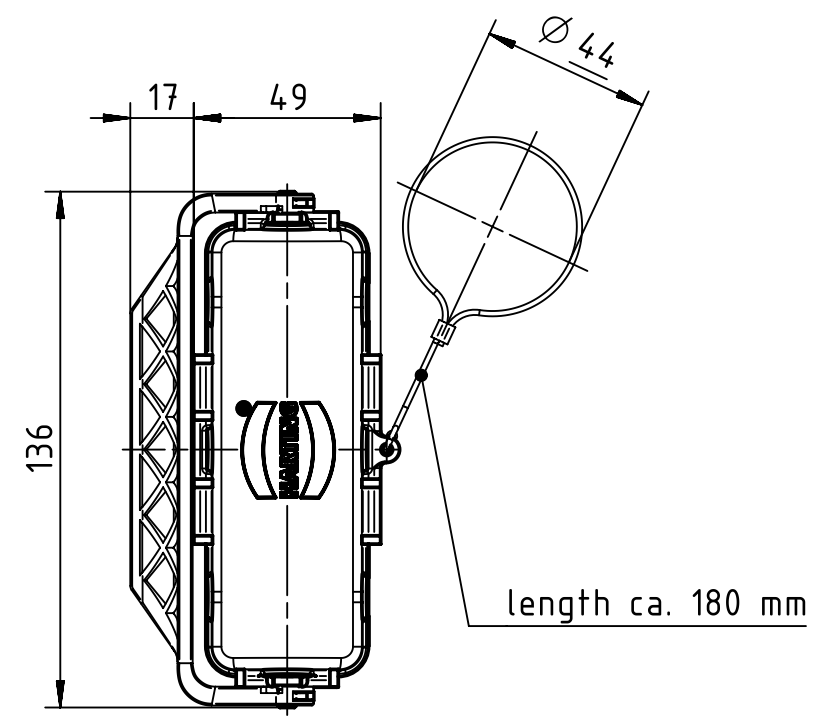

1 2 3 4 5 6

A

B

C

D

	All Dimensions in mm Original Size DIN A4	Scale 1:2		Free size tol.		Ref.	
						Sub.	
	All rights reserved Department EL PD - DE	Created by SCHULZI	Inspected by BERGHORN	Standardisation SCHMIDTM	Date 2013-07-03	State Final Release	
		Title Han B Protect Cover Die Cast for Hood PG					Doc-Key / ECM-Nr. 100172898/UGD/005/A 500000063769
HARTING Electric GmbH & Co. KG D-32339 Espelkamp		Type TB	Number 09 30 024 5432			Rev. A	Page 1/1