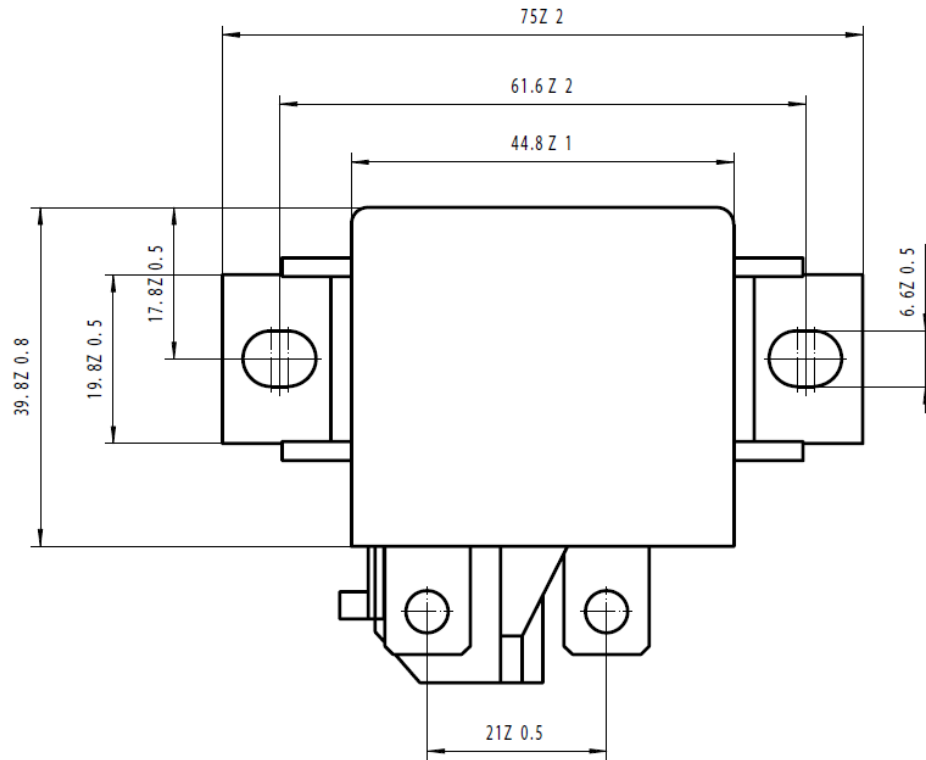

# Dimensions

Nominal Coil Voltage: 12V  
 Rated Current (Coil): 150mA  
 Power Consumption: 1.8W  
 Coil Resistance: 80Ωm +/-10%  
 Contact Type: Normally Open  
 Contact Material: Tungsten  
 Nominal Current: 75A  
 Operation Life Electrical: 100.000  
 Operation Life Mechanical: 1.000.000  
 Features: 2x Diode  
 Temperature Range: -40 to +85°C  
 Pulling Time: <10 s  
 Drop Out Time: <10s  
 Weight: 95g  
 Insulation Resistance: 100 M Ohm

## Circuit Diagram

					Date	Name	Relay	Part No.
				Author	10.12.18	CL		
					Scale		HD Relay 12V, 75A Normally open	9 9013 0
Index	Version	Date	Name					