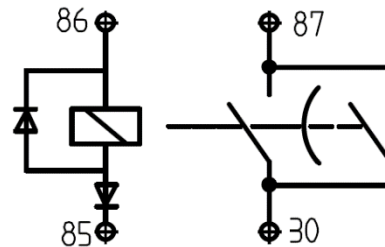

# Dimensions

Nominal Coil Voltage: 12V  
 Rated Current (Coil): 150mA  
 Power Consumption: 1.8W  
 Coil Resistance: 80Ωm +/-10%  
 Contact Type: Normally Open  
 Contact Material: Tungsten  
 Nominal Current: 75A  
 Operation Life Electrical: 100.000  
 Operation Life Mechanical: 1.000.000  
 Features: 2x Diode  
 Temperature Range: -40 to +85°C  
 Pulling Time: <10 s  
 Drop Out Time: <10s  
 Weight: 95g  
 Insulation Resistance: 100 M Ohm

## Circuit Diagram

					Date	Name	Relay	Part No.
				Author	10.12.18	CL		
					Scale		HD Relay 12V, 75A Normally open	9 9013 0
Index	Version	Date	Name					