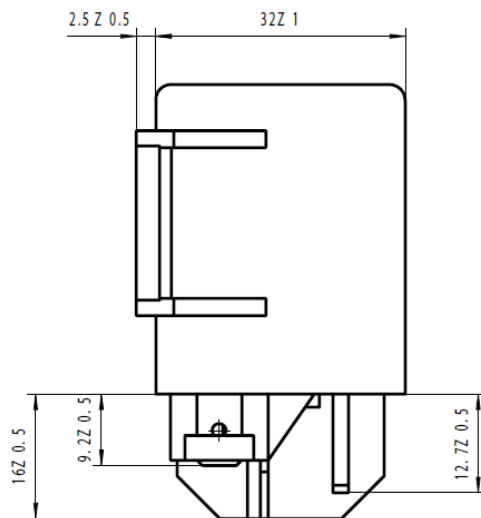

# Dimensions

Nominal Coil Voltage: 12V  
 Rated Current (Coil): 150mA  
 Power Consumption: 1.8W  
 Coil Resistance: 80Ωm +/-10%  
 Contact Type: Normally Open  
 Contact Material: Tungsten  
 Nominal Current: 75A  
 Operation Life Electrical: 100.000  
 Operation Life Mechanical: 1.000.000  
 Features: 2x Diode  
 Temperature Range: -40 to +85°C  
 Pulling Time: <10 s  
 Drop Out Time: <10s  
 Weight: 95g  
 Insulation Resistance: 100 M Ohm

## Circuit Diagram

					Date	Name	Relay	Part No.
				Author	10.12.18	CL		
					Scale		HD Relay 12V, 75A Normally open	9 9013 0
Index	Version	Date	Name					